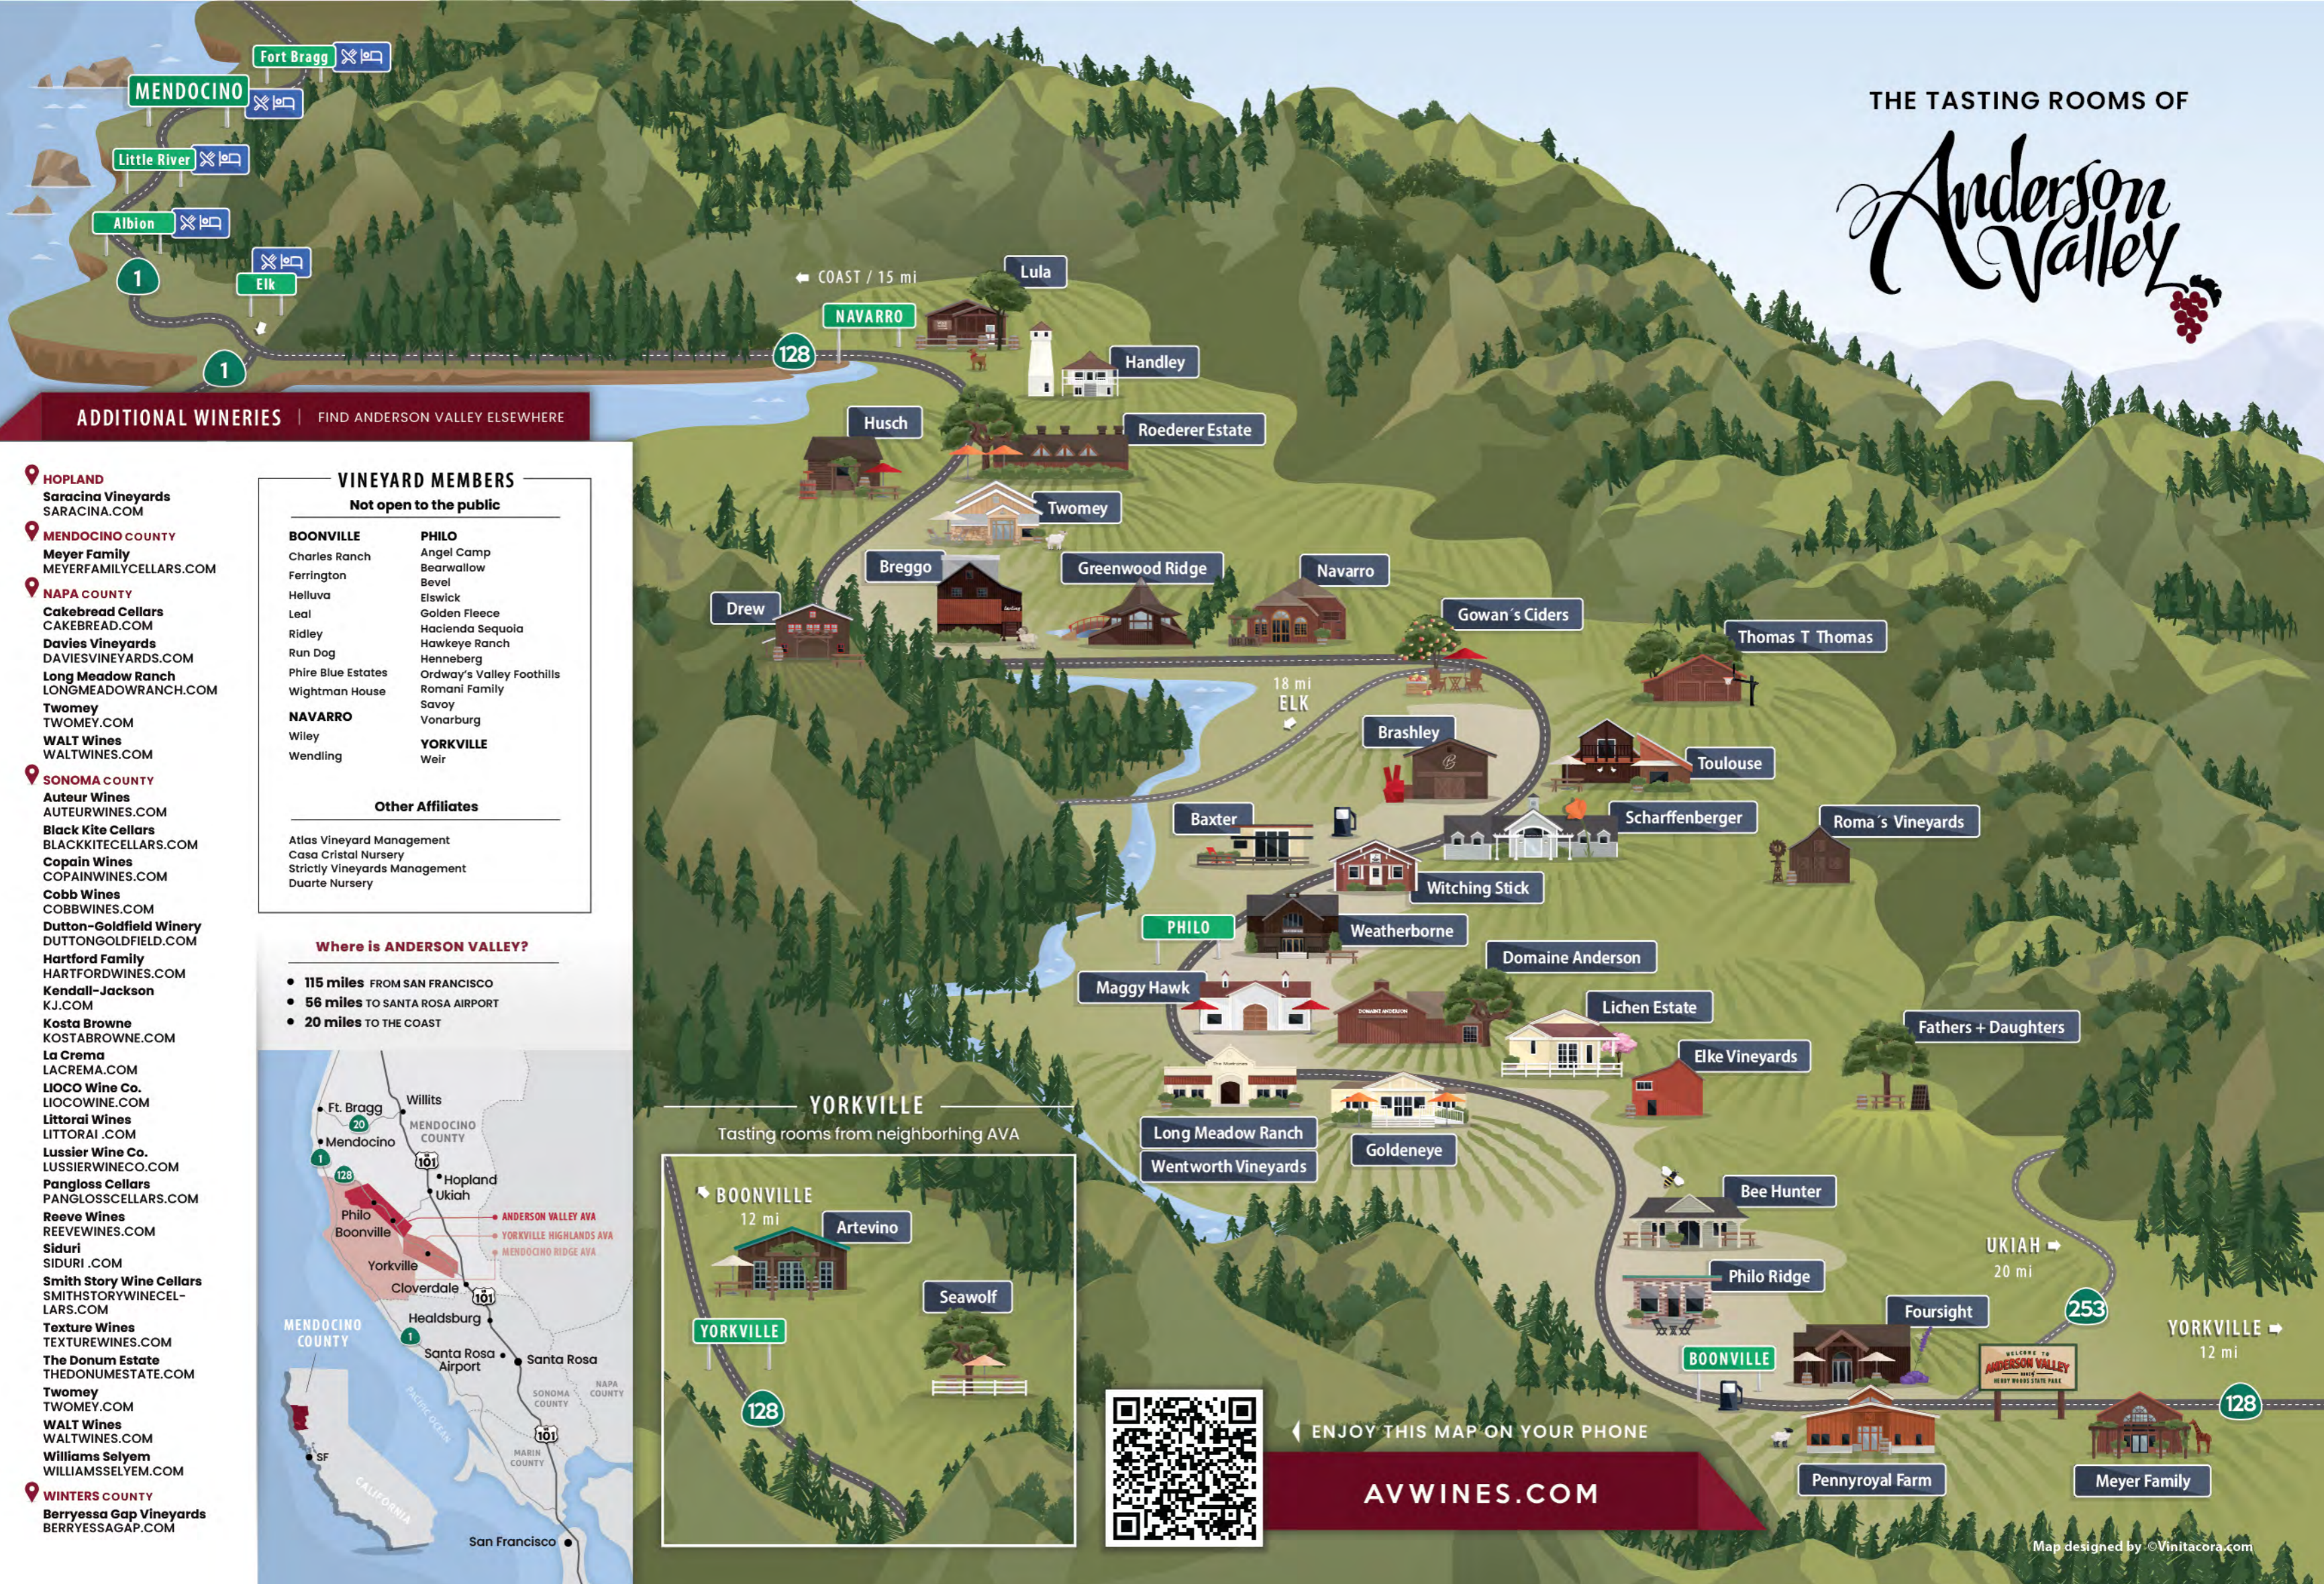

THE TASTING ROOMS OF
Anderson Valley

ADDITIONAL WINERIES | FIND ANDERSON VALLEY ELSEWHERE

- HOPLAND**
Saracina Vineyards
SARACINA.COM
- MENDOCINO COUNTY**
Meyer Family
MEYERFAMILYCELLARS.COM
- NAPA COUNTY**
Cakebread Cellars
CAKEBREAD.COM
Davies Vineyards
DAVIESVINEYARDS.COM
Long Meadow Ranch
LONGMEADOWRANCH.COM
Twomey
TWOMEY.COM
WALT Wines
WALTWINES.COM
- SONOMA COUNTY**
Auteur Wines
AUTEURWINES.COM
Black Kite Cellars
BLACKKITECELLARS.COM
Copain Wines
COPAINWINES.COM
Cobb Wines
COBBWINES.COM
Dutton-Goldfield Winery
DUTTONGOLDFIELD.COM
Hartford Family
HARTFORDWINES.COM
Kendall-Jackson
KJ.COM
Kosta Browne
KOSTABROWNE.COM
La Crema
LACREMA.COM
LIOCO Wine Co.
LIOCOWINE.COM
Littoral Wines
LITTORAI.COM
Lussier Wine Co.
LUSSIERWINECO.COM
Pangloss Cellars
PANGLOSSCELLARS.COM
Reeve Wines
REEVEWINES.COM
Siduri
SIDURI.COM
Smith Story Wine Cellars
SMITHSTORYWINECELLARS.COM
Texture Wines
TEXTUREWINES.COM
The Donum Estate
THEDONUMESTATE.COM
Twomey
TWOMEY.COM
WALT Wines
WALTWINES.COM
Williams Selyem
WILLIAMSELLEM.COM
- WINTERS COUNTY**
Berryessa Gap Vineyards
BERRYESSAGAP.COM

VINEYARD MEMBERS

Not open to the public

- | | |
|--------------------|---------------------------|
| BOONVILLE | PHILO |
| Charles Ranch | Angel Camp |
| Bearwallow | Bevel |
| Ferrington | Helluva |
| Leal | Golden Fleece |
| Ridley | Hacienda Sequoia |
| Run Dog | Hawkeye Ranch |
| Phire Blue Estates | Henneberg |
| Wightman House | Ordway's Valley Foothills |
| | Romani Family |
| | Savoy |
| NAVARRO | Vonarburg |
| Wiley | YORKVILLE |
| Wending | Weir |

Other Affiliates

- Atlas Vineyard Management
- Casa Cristal Nursery
- Strictly Vineyards Management
- Duarte Nursery

Where is ANDERSON VALLEY?

- 115 miles FROM SAN FRANCISCO
- 56 miles TO SANTA ROSA AIRPORT
- 20 miles TO THE COAST

YORKVILLE

Tasting rooms from neighboring AVA

ENJOY THIS MAP ON YOUR PHONE

AVWINES.COM