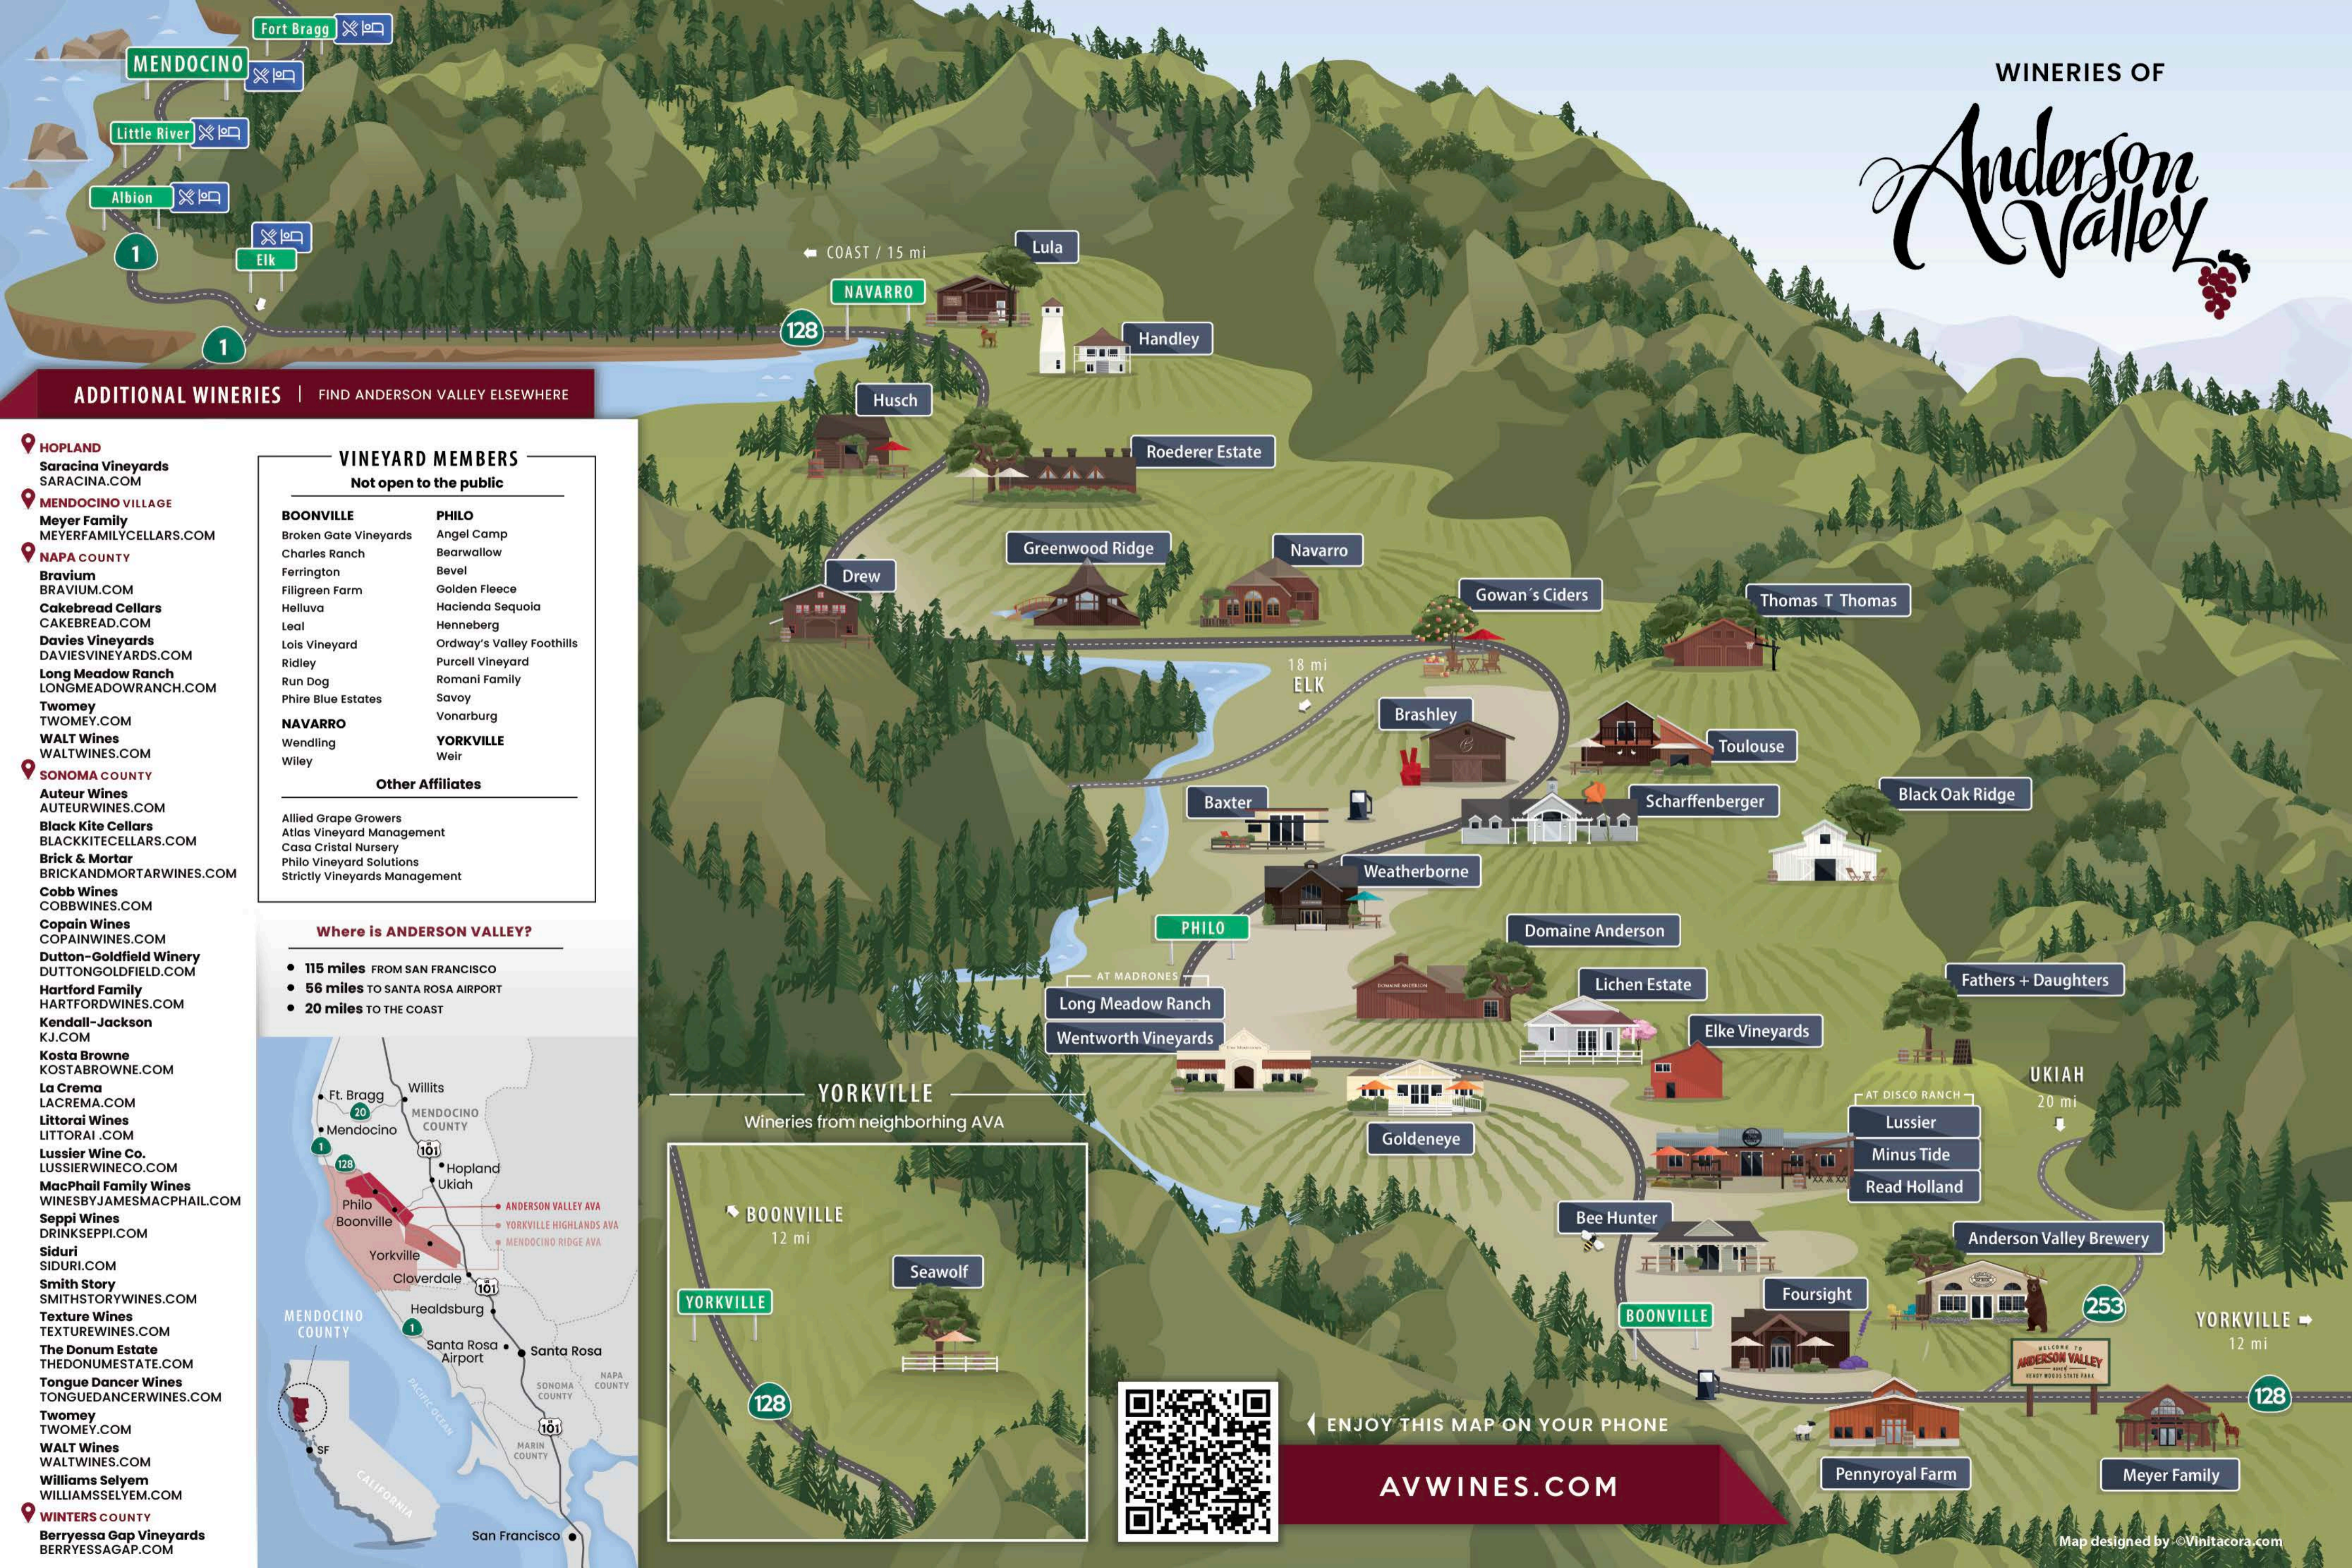

Anderson Valley

ADDITIONAL WINERIES | FIND ANDERSON VALLEY ELSEWHERE

- **HOPLAND**
  Saracina Vineyards
  SARACINA.COM
- **MENDOCINO VILLAGE**
  Meyer Family
  MEYERFAMILYCELLARS.COM
- **NAPA COUNTY**
  Bravium
  BRAVIUM.COM
  Cakebread Cellars
  CAKEBREAD.COM
  Davies Vineyards
  DAVIESVINEYARDS.COM
  Long Meadow Ranch
  LONGMEADOWRANCH.COM
  Twomey
  TWOMEY.COM
  WALT Wines
  WALTWINES.COM
- **SONOMA COUNTY**
  Auteur Wines
  AUTEURWINES.COM
  Black Kite Cellars
  BLACKKITECELLARS.COM
  Brick & Mortar
  BRICKANDMORTARWINES.COM
  Cobb Wines
  COBBWINES.COM
  Copain Wines
  COPAINWINES.COM
  Dutton-Goldfield Winery
  DUTTONGOLDFIELD.COM
  Hartford Family
  HARTFORDWINES.COM
  Kendall-Jackson
  KJ.COM
  Kosta Browne
  KOSTABROWNE.COM
  La Crema
  LACREMA.COM
  Littorai Wines
  LITTORAI.COM
  Lussier Wine Co.
  LUSSIERWINECO.COM
  MacPhail Family Wines
  WINESBYJAMESMACPHAIL.COM
  Seppi Wines
  DRINKSEPPI.COM
  Siduri
  SIDURI.COM
  Smith Story
  SMITHSTORYWINES.COM
  Texture Wines
  TEXTUREWINES.COM
  The Donum Estate
  THEDONUMESTATE.COM
  Tongue Dancer Wines
  TONGUEDANCERWINES.COM
  Twomey
  TWOMEY.COM
  WALT Wines
  WALTWINES.COM
  Williams Selyem
  WILLIAMSSELYEM.COM
- **WINTERS COUNTY**
  Berryessa Gap Vineyards
  BERRYESSAGAP.COM

VINEYARD MEMBERS

Not open to the public

BOONVILLE	PHILO
Broken Gate Vineyards	Angel Camp
Charles Ranch	Bearwallow
Ferrington	Bevel
Filigreen Farm	Golden Fleece
Helluva	Hacienda Sequoia
Leal	Henneberg
Lois Vineyard	Ordway's Valley Foothills
Ridley	Purcell Vineyard
Run Dog	Romani Family
Phire Blue Estates	Savoy
NAVARRO	Vonarburg
Wendling	YORKVILLE
Wiley	Weir

Other Affiliates

Allied Grape Growers
Atlas Vineyard Management
Casa Cristal Nursery
Philo Vineyard Solutions
Strictly Vineyards Management

Where is ANDERSON VALLEY?

- 115 miles FROM SAN FRANCISCO
- 56 miles TO SANTA ROSA AIRPORT
- 20 miles TO THE COAST