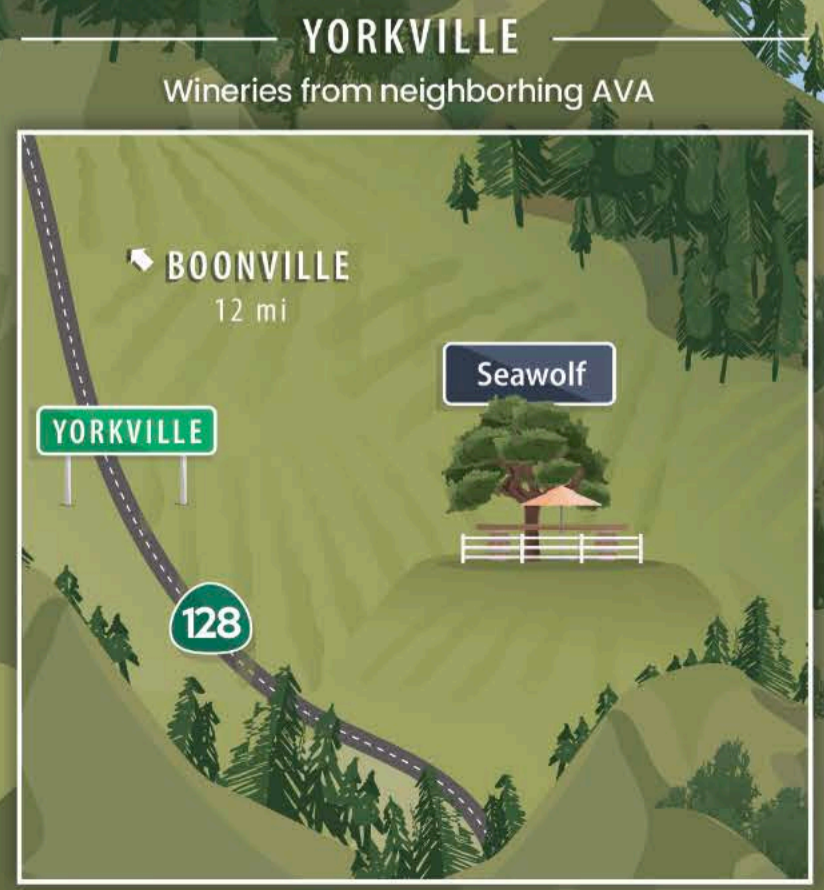

**Other Affiliates**

Allied Grape Growers  
Atlas Vineyard Management  
Casa Cristal Nursery  
Philo Vineyard Solutions  
Strictly Vineyards Management

**Where is ANDERSON VALLEY?**

- 115 miles FROM SAN FRANCISCO
- 56 miles TO SANTA ROSA AIRPORT
- 20 miles TO THE COAST